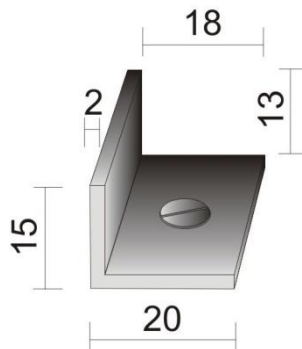

## STANDARD FRAMES FOR CLEANING MATS - height 12 mm

Aluminium frame for mats having a total height of 12/14 mm is mounted by means of screws in a base without angular connectors.

Frame dimensions: 15 x 20 x 2mm

The frame, mounted in a traditional way by means of fastening screws, is suitable only for small private entrances as well as low-traffic offices. When mounting the frame, one should make sure there is no floor heating in the entrance area.