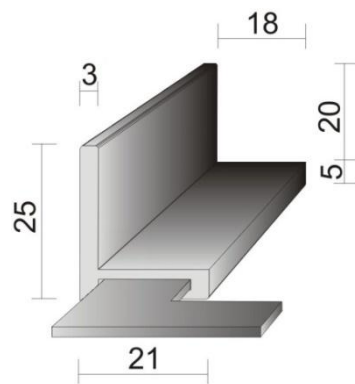

STANDARD FRAMES FOR CLEANING MATS - height 20 mm

Aluminium frame reinforced with a system of connections, used for mats of 20 mm total height

Frame dimensions: 25mm x 21 mm x 5/3 mm.

The frame is equipped with angle plates, allowing quick connection at 90 degrees, as well as anchors, which enable embedding the frame directly in a concrete base, without drilling and, next, levelling and filling it with cement mortar.
The frame can also be ordered with openings for fastening screws.